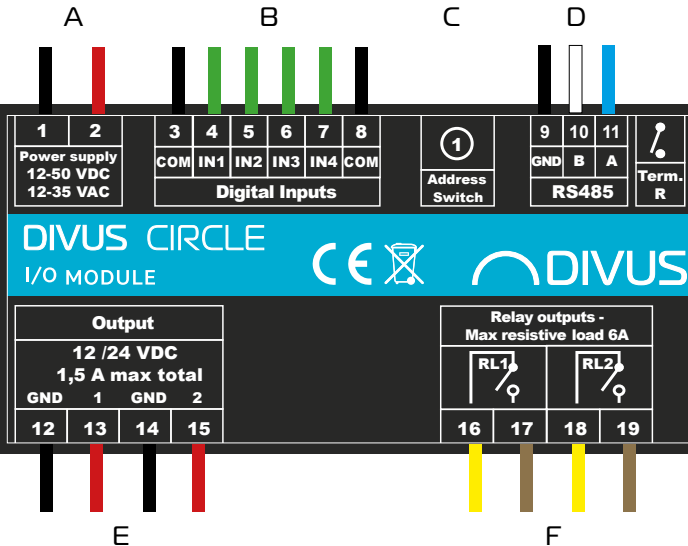

REAR CONNECTIONS

RS 485

DC in

LAN

RS-485 - I/O MODULE:

A
B
GND

POWER SUPPLY DC IN 48 VDC:

- GND
+ 48VDC (0.8 A min)

ETHERNET:

LAN - RJ45

OPTIONAL I/O MODULE

- A. Power supply (reversible)
- B. 4 digital inputs
- C. Rotary switch for modbus address
- D. RS-485 - FTP AWG20/24 cable (Connect the cable shield to GND pin)
- E. 2 Programmable outputs 12/24 VDC (max. 1.5 A total) on both ports
- F. 2 Relay outputs to connect light, FCU, roller shutter motors, any other controlled load

- the slits on the pins should be facing outside towards the wall - make sure that the slits are aligned with the wall
- Fix the pins in place (2 screws each) inside the mounting box

Connect the 48 VDC DC IN power supply to the corresponding socket.

MOUNTING GUIDE

OPTIONAL: Connect the RS-485 to the corresponding socket (only required if I/O MODULE present).

Use the provided SLIM CABLE to connect the LAN port.

Insert DIVUS CIRCLE into the mounting box.