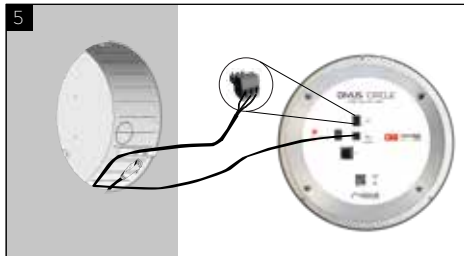

MOUNTING GUIDE

OPTIONAL: Connect the RS-485 to the corresponding socket (only required if I/O MODULE present).