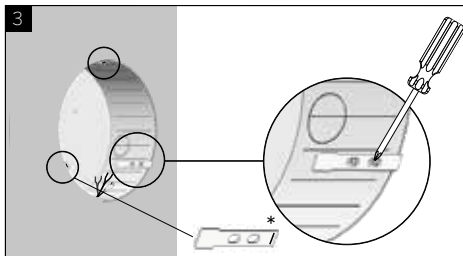

MOUNTING GUIDE

Unscrew the protective cover and take out the 3 pins contained in the mounting box - keep the pins.

Flip the pins and place them inside the mounting box at their previous position, with the wider end inside.

- the slits on the pins should be facing outside towards the wall - make sure that the slits are aligned with the wall
- Fix the pins in place (2 screws each) inside the mounting box

Connect the 48 VDC DC IN power supply to the corresponding socket.