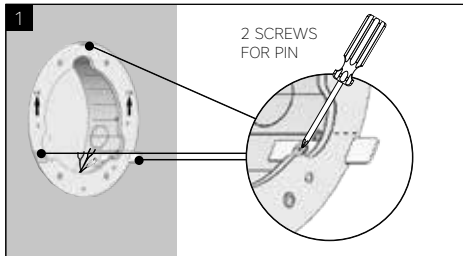

MOUNTING GUIDE

Unscrew the protective cover and take out the 3 pins contained in the mounting box - keep the pins.

Flip the pins and place them inside the mounting box at their previous position, with the wider end inside.

- the slits on the pins should be facing outside towards the wall - make sure that the slits are aligned with the wall
- Fix the pins in place (2 screws each) inside the mounting box

Connect the 48 VDC DC IN power supply to the corresponding socket.