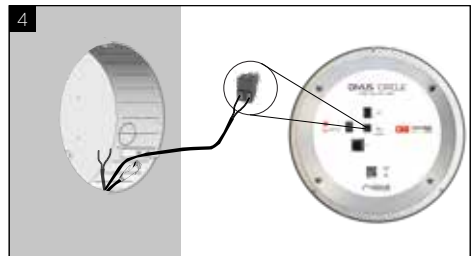

MOUNTING GUIDE

Unscrew the protective cover and take out the 3 pins contained in the mounting box - keep the pins.

Flip the pins and place them inside the mounting box at their previous position, with the wider end inside.

- the slits on the pins should be facing outside towards the wall - make sure that the slits are aligned with the wall
- Fix the pins in place (2 screws each) inside the mounting box

Connect the 48 VDC DC IN power supply to the corresponding socket.

MOUNTING GUIDE

OPTIONAL: Connect the RS-485 to the corresponding socket (only required if I/O MODULE present).

Use the provided SLIM CABLE to connect the LAN port.

Insert DIVUS CIRCLE into the mounting box.