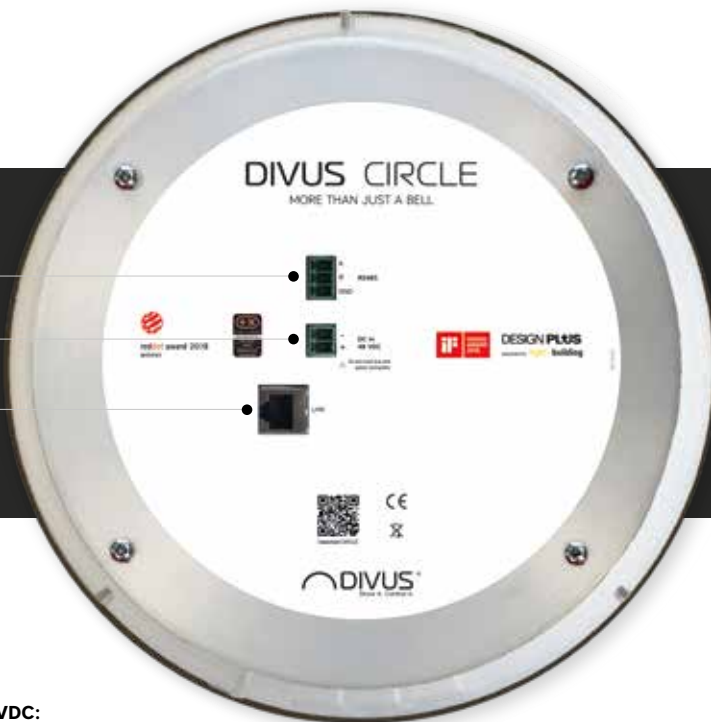

DIVUS CIRCLE

Quick Start Guide
VER 1

Package contents:

- DIVUS CIRCLE
- Quick start guide
- Slim LAN cable
- Hex key

EN

DIVUS CIRCLE

PRODUCT

DIVUS CIRCLE

Outside [mm]

Diameter 240 mm

FUNCTIONS

FRONT GLASS CONNECTION

1. Proximity sensor and radar
2. RGB Ring LED
3. Microphone
4. Bell touch button with RGB LED
5. Camera
6. Brightness sensor
7. Display touch
8. RFID (optional)
9. Loudspeaker

REAR CONNECTIONS

RS 485

DC in

LAN

RS-485 - I/O MODULE:

A
B
GND

POWER SUPPLY DC IN 48 VDC:

- GND
+ 48VDC (0.8 A min)