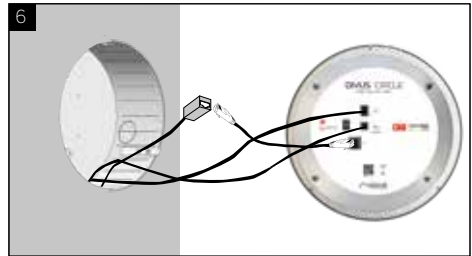

MOUNTING GUIDE

Unscrew the protective cover and take out the 3 pins contained in the mounting box - keep the pins.

Flip the pins and place them inside the mounting box at their previous position, with the wider end inside.

- the slits on the pins should be facing outside towards the wall - make sure that the slits are aligned with the wall
- Fix the pins in place (2 screws each) inside the mounting box

Connect the 48 VDC DC IN power supply to the corresponding socket.

MOUNTING GUIDE

OPTIONAL: Connect the RS-485 to the corresponding socket (only required if I/O MODULE present).

Use the provided SLIM CABLE to connect the LAN port.

Insert DIVUS CIRCLE into the mounting box.