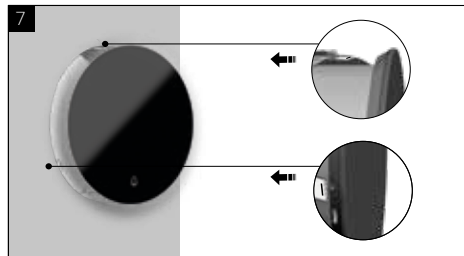

Insert DIVUS CIRCLE into the mounting box.