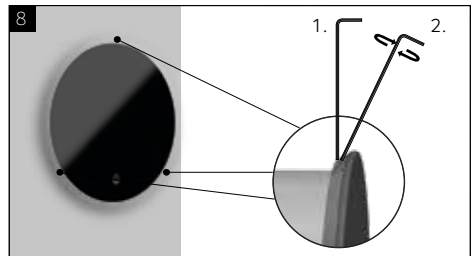

MOUNTING GUIDE

OPTIONAL: Connect the RS-485 to the corresponding socket (only required if I/O MODULE present).

Use the provided SLIM CABLE to connect the LAN port.

Insert DIVUS CIRCLE into the mounting box.