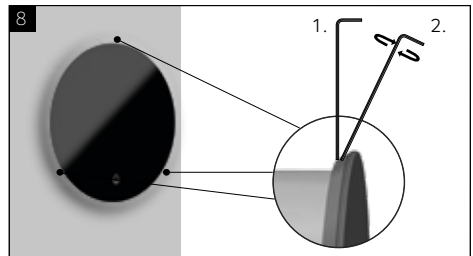

## MOUNTING GUIDE

OPTIONAL: Connect the RS-485 and/or relay to the corresponding socket.

Use the provided SLIM CABLE to connect the LAN port.

Insert DIVUS CIRCLE into the mounting box.

Fix DIVUS CIRCLE to the 3 pins (1 screw each).