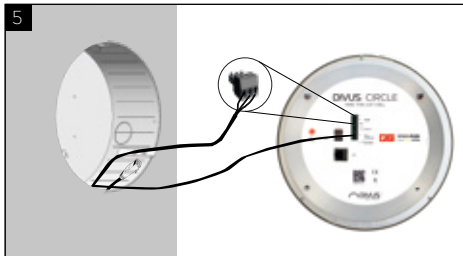

**MOUNTING GUIDE**

Unscrew the protective cover and take out the 3 pins contained in the mounting box - keep the pins.

Flip the pins and place them inside the mounting box at their previous position, with the wider end inside.

- the slits on the pins should be facing outside towards the wall - make sure that the slits are aligned with the wall
- Fix the pins in place (2 screws each) inside the mounting box

Connect the 24/48 VDC DC IN power supply to the corresponding socket.

## MOUNTING GUIDE

OPTIONAL: Connect the RS-485 and/or relay to the corresponding socket.

Use the provided SLIM CABLE to connect the LAN port.

Insert DIVUS CIRCLE into the mounting box.

Fix DIVUS CIRCLE to the 3 pins (1 screw each).