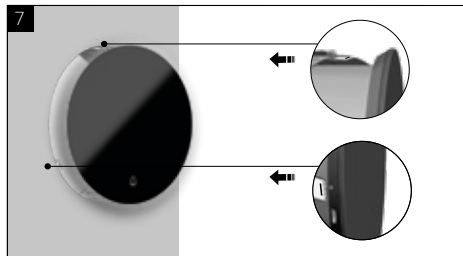

**MOUNTING GUIDE**

Unscrew the protective cover and take out the 3 pins contained in the mounting box - keep the pins.

Flip the pins and place them inside the mounting box at their previous position, with the wider end inside.

- the slits on the pins should be facing outside towards the wall - make sure that the slits are aligned with the wall
- Fix the pins in place (2 screws each) inside the mounting box

Connect the 24/48 VDC DC IN power supply to the corresponding socket.

## MOUNTING GUIDE

OPTIONAL: Connect the RS-485 and/or relay to the corresponding socket.

Use the provided SLIM CABLE to connect the LAN port.

Insert DIVUS CIRCLE into the mounting box.

Fix DIVUS CIRCLE to the 3 pins (1 screw each).