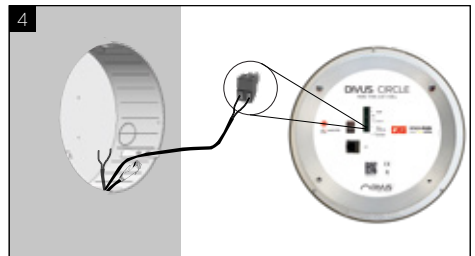

**MOUNTING GUIDE**

Unscrew the protective cover and take out the 3 pins contained in the mounting box - keep the pins.

Flip the pins and place them inside the mounting box at their previous position, with the wider end inside.

- the slits on the pins should be facing outside towards the wall - make sure that the slits are aligned with the wall
- Fix the pins in place (2 screws each) inside the mounting box

Connect the 24/48 VDC DC IN power supply to the corresponding socket.

## MOUNTING GUIDE

OPTIONAL: Connect the RS-485 and/or relay to the corresponding socket.

Use the provided SLIM CABLE to connect the LAN port.

Insert DIVUS CIRCLE into the mounting box.

Fix DIVUS CIRCLE to the 3 pins (1 screw each).