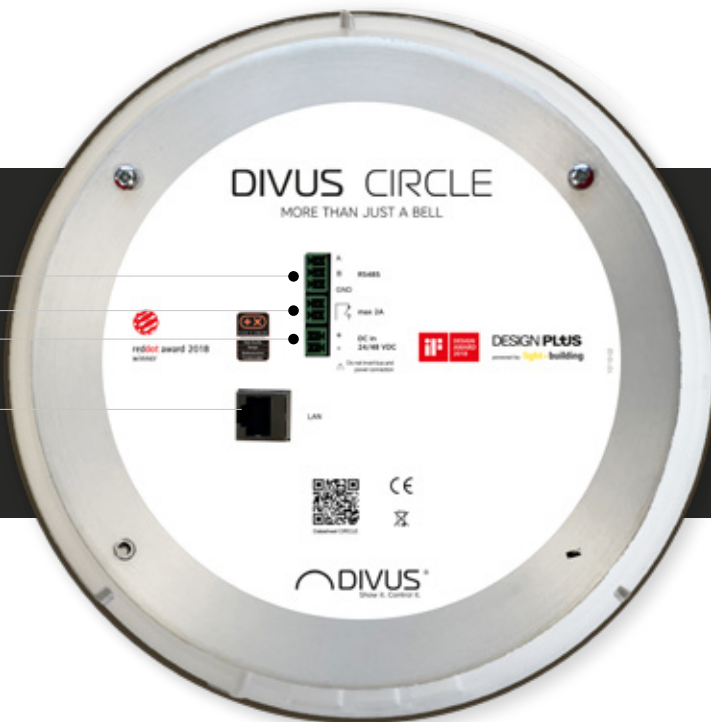

### FRONT GLASS CONNECTION

1. Proximity sensor and radar
2. RGB Ring LED
3. Microphone
4. Bell touch button with RGB LED
5. Camera
6. Brightness sensor
7. Display touch
8. RFID (optional)
9. Loudspeaker

## REAR CONNECTIONS

RS 485

Relay output

DC in

LAN