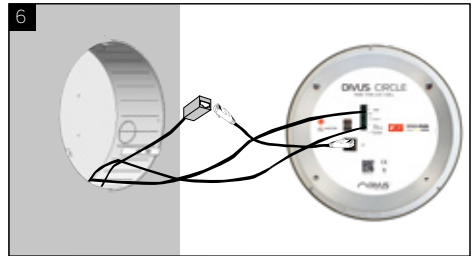

**MOUNTING GUIDE**

Unscrew the protective cover and take out the 3 pins contained in the mounting box - keep the pins.

Flip the pins and place them inside the mounting box at their previous position, with the wider end inside.

- the slits on the pins should be facing outside towards the wall - make sure that the slits are aligned with the wall
- Fix the pins in place (2 screws each) inside the mounting box

Connect the 24/48 VDC DC IN power supply to the corresponding socket.

## MOUNTING GUIDE

OPTIONAL: Connect the RS-485 and/or relay to the corresponding socket.

Use the provided SLIM CABLE to connect the LAN port.

Insert DIVUS CIRCLE into the mounting box.

Fix DIVUS CIRCLE to the 3 pins (1 screw each).