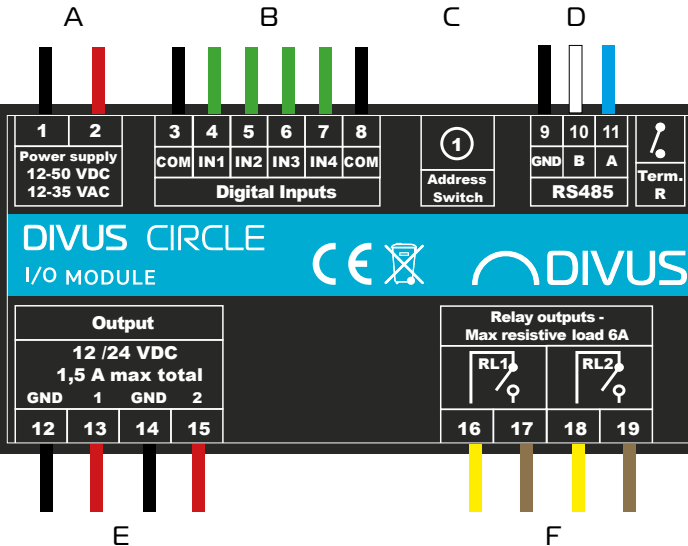

### POWER SUPPLY DC IN 24/48 VDC:

- GND  
+ 24/48VDC

### ETHERNET:

LAN - RJ45

OPTIONAL I/O MODULE

DATASHEET

- A. Power supply (reversible)
- B. 4 digital inputs
- C. Rotary switch for modbus address
- D. RS-485 - FTP AWG20/24 cable (Connect the cable shield to GND pin)
- E. 2 Programmable outputs 12/24 VDC (max. 1.5 A total) on both ports
- F. 2 Relay outputs to connect light, FCU, roller shutter motors, any other controlled load