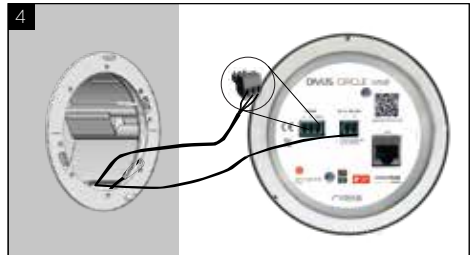

MOUNTING GUIDE

Place the metal gasket on the mounting box - make sure it's horizontal.

Fix the gasket to the mounting box with the provided screws (2 screws in total).

Connect 48 VDC DC IN power supply or POE+ to the corresponding socket.

OPTIONAL: connect RS-485 to the corresponding socket (only required if I/O MODULE present).

MOUNTING GUIDE

Use the provided SLIM CABLE to connect to the LAN port.

Insert DIVUS CIRCLE small into the mounting box.