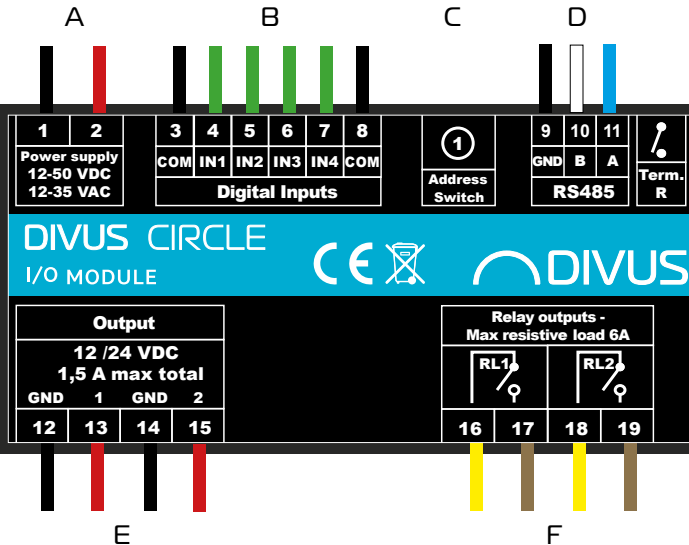

REAR CONNECTIONS

RS 485

DC in

LAN

RS-485 - I/O MODULE:

A
B
GND

POWER SUPPLY DC IN 48 VDC:

- GND
+ 48VDC (0.8 A min)

ETHERNET:

LAN - RJ45
POE+ capable

OPTIONAL I/O MODULE

DATASHEET

- A. Power supply (reversible)
- B. 4 digital inputs
- C. Rotary switch for modbus address
- D. RS-485 - FTP AWG20/24 cable (Connect the cable shield to GND pin)
- E. 2 Programmable outputs 12/24 VDC (max. 1.5 A total) on both ports
- F. 2 Relay outputs to connect light, FCU, roller shutter motors, any other controlled load

MOUNTING GUIDE

Place the metal gasket on the mounting box - make sure it's horizontal.

Fix the gasket to the mounting box with the provided screws (2 screws in total).

Connect 48 VDC DC IN power supply or POE+ to the corresponding socket.

OPTIONAL: connect RS-485 to the corresponding socket (only required if I/O MODULE present).

MOUNTING GUIDE

Use the provided SLIM CABLE to connect to the LAN port.

Insert DIVUS CIRCLE small into the mounting box.