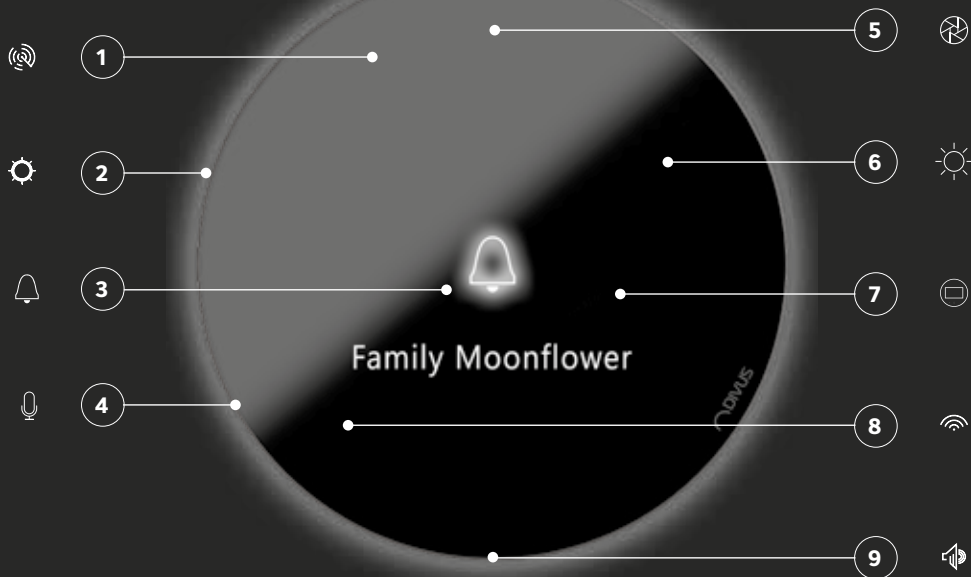

DIVUS CIRCLE small

Quick Start Guide
VER 1

Family Moonflower

Package contents:

- DIVUS CIRCLE small | small+
- Quick start guide
- Slim LAN cable
- Hex key

EN

DIVUS CIRCLE small

DATASHEET

PRODUCT

DIVUS CIRCLE small | small +

Main functions

Full-duplex digital video door station
With integrated proximity sensor, white LED wall light, day and night camera, call button, loudspeaker and microphone;
Protection IP53
Standard Protocol: DTMF-capable via SIPT INFO Method;
SIP compatible client and server
Camera: Resolution 1920 * 1080, 1-25 fps
Speaker: 5W (MAX)
Audio: Acoustic echo cancellation,
Optional function as RFID reader;
Optional 2.2" monochrome display with 4 touch buttons (only on CIRCLE small+)

Outside [mm]

Diameter 140 mm

FUNCTIONS

FRONT GLASS CONNECTION

1. Proximity sensor
2. White Ring LED
3. Bell touch button with LED
4. Microphone
5. Camera
6. Brightness sensor
7. Display with 4 touch buttons (only on CIRCLE small+)
8. RFID (optional)
9. Loudspeaker