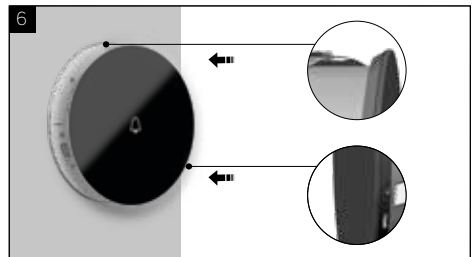

MOUNTING GUIDE

Place the metal gasket on the mounting box - make sure it's horizontal.

Fix the gasket to the mounting box with the provided screws (2 screws in total).

Connect 48 VDC DC IN power supply or POE+ to the corresponding socket.

OPTIONAL: connect RS-485 to the corresponding socket (only required if I/O MODULE present).

MOUNTING GUIDE

Use the provided SLIM CABLE to connect to the LAN port.

Insert DIVUS CIRCLE small into the mounting box.