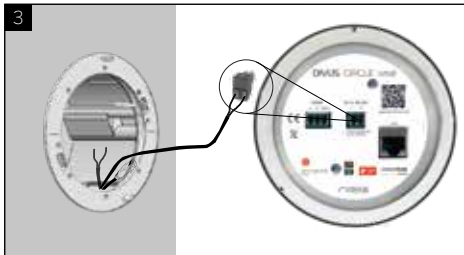

REAR CONNECTIONS

RS 485

DC in

LAN

RS-485 - I/O MODULE:

A
B
GND

POWER SUPPLY DC IN 48 VDC:

- GND
+ 48VDC (0.8 A min)

ETHERNET:

LAN - RJ45
POE+ capable

OPTIONAL I/O MODULE

DATASHEET

- A. Power supply (reversible)
- B. 4 digital inputs
- C. Rotary switch for modbus address
- D. RS-485 - FTP AWG20/24 cable (Connect the cable shield to GND pin)
- E. 2 Programmable outputs 12/24 VDC (max. 1.5 A total) on both ports
- F. 2 Relay outputs to connect light, FCU, roller shutter motors, any other controlled load

MOUNTING GUIDE

Place the metal gasket on the mounting box - make sure it's horizontal.

Fix the gasket to the mounting box with the provided screws (2 screws in total).

Connect 48 VDC DC IN power supply or POE+ to the corresponding socket.

OPTIONAL: connect RS-485 to the corresponding socket (only required if I/O MODULE present).

MOUNTING GUIDE

Use the provided SLIM CABLE to connect to the LAN port.

Insert DIVUS CIRCLE small into the mounting box.