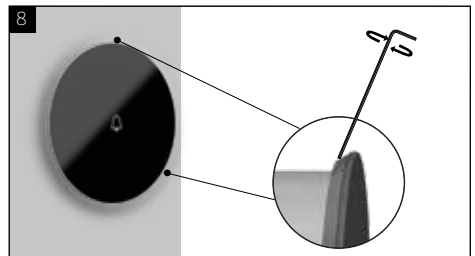

OPTIONAL: connect RS-485 to the corresponding socket (only required if I/O MODULE present).

MOUNTING GUIDE

Use the provided SLIM CABLE to connect to the LAN port.

Insert DIVUS CIRCLE small into the mounting box.

Fix DIVUS CIRCLE small to the mounting box at the pins (1 screw each).

FIRST SETUP

Connect your laptop to the same network of the DIVUS CIRCLE, be sure that your laptop is in the same physical network and has an IP address in the same logical subnet of DIVUS CIRCLE.