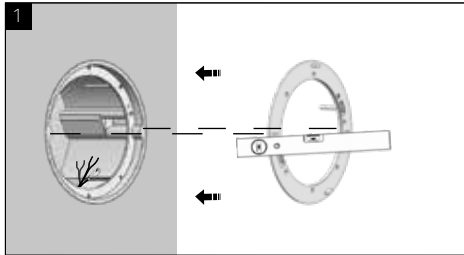

MOUNTING GUIDE

Place the metal gasket on the mounting box - make sure it's horizontal.

Fix the gasket to the mounting box with the provided screws (2 screws in total).

Connect 48 VDC DC IN power supply or POE+ to the corresponding socket.