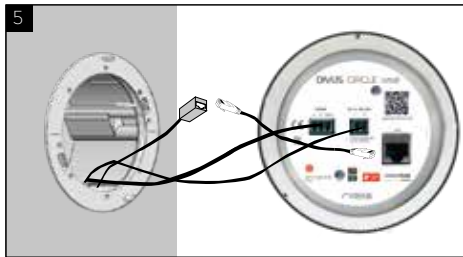

MOUNTING GUIDE

Place the metal gasket on the mounting box - make sure it's horizontal.

Fix the gasket to the mounting box with the provided screws (2 screws in total).

Connect 48 VDC DC IN power supply or POE+ to the corresponding socket.

OPTIONAL: connect RS-485 to the corresponding socket (only required if I/O MODULE present).

MOUNTING GUIDE

Use the provided SLIM CABLE to connect to the LAN port.

Insert DIVUS CIRCLE small into the mounting box.

Fix DIVUS CIRCLE small to the mounting box at the pins (1 screw each).

FIRST SETUP

Connect your laptop to the same network of the DIVUS CIRCLE, be sure that your laptop is in the same physical network and has an IP address in the same logical subnet of DIVUS CIRCLE.