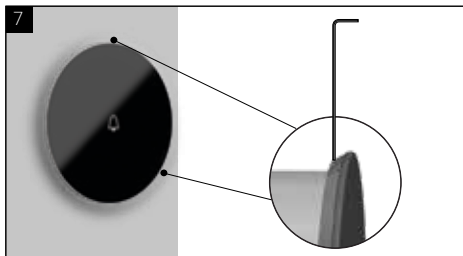

MOUNTING GUIDE

Place the metal gasket on the mounting box - make sure it's horizontal.

Fix the gasket to the mounting box with the provided screws (2 screws in total).

Connect 48 VDC DC IN power supply or POE+ to the corresponding socket.

OPTIONAL: connect RS-485 to the corresponding socket (only required if I/O MODULE present).

MOUNTING GUIDE

Use the provided SLIM CABLE to connect to the LAN port.

Insert DIVUS CIRCLE small into the mounting box.

Fix DIVUS CIRCLE small to the mounting box at the pins (1 screw each).

FIRST SETUP

Connect your laptop to the same network of the DIVUS CIRCLE, be sure that your laptop is in the same physical network and has an IP address in the same logical subnet of DIVUS CIRCLE.