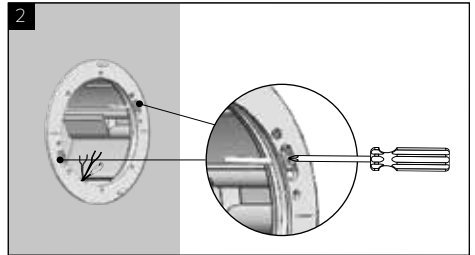

MOUNTING GUIDE

Place the metal gasket on the mounting box - make sure it's horizontal.

Fix the gasket to the mounting box with the provided screws (2 screws in total).

Connect 48 VDC DC IN power supply or POE+ to the corresponding socket.