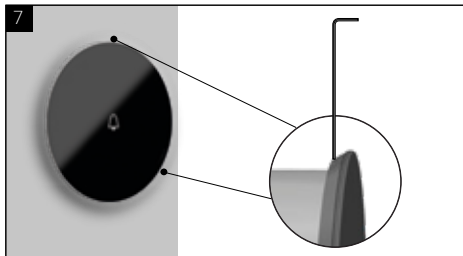

OPTIONAL: connect RS-485 and/or relay to the corresponding socket.

MOUNTING GUIDE

Use the provided SLIM CABLE to connect to the LAN port.

Insert DIVUS CIRCLE small into the mounting box.

Fix DIVUS CIRCLE small to the mounting box at the pins (1 screw each).