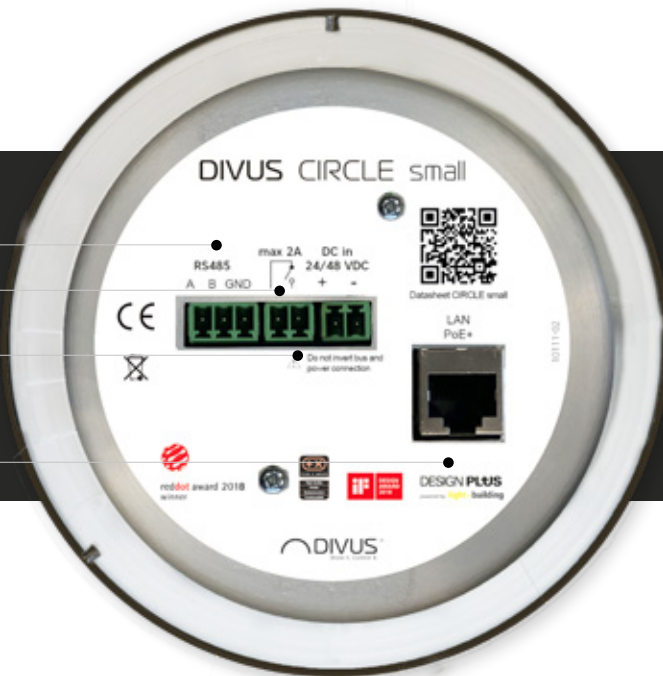

DIVUS CIRCLE small | small +

Main functions

Full-duplex digital video door station
With integrated proximity sensor, white LED wall light, day and night camera, call button, loudspeaker and microphone;
Protection IP53
Standard Protocol: DTMF-capable via SIPT INFO Method;
SIP compatible client and server
Camera: Resolution 1920 * 1080, 1-25 fps
Speaker: 5W (MAX)
Audio: Acoustic echo cancellation,
Optional function as RFID reader;
Optional 2.2" monochrome display with 4 touch buttons (only on CIRCLE small+)

Outside [mm]

Diameter 140 mm

FUNCTIONS

FRONT GLASS CONNECTION

1. Proximity sensor
2. White Ring LED
3. Microphone
4. Display with 4 touch buttons (only on CIRCLE small+)
5. Camera
6. Brightness sensor
7. Bell touch button with LED
8. RFID (optional)
9. Loudspeaker

REAR CONNECTIONS

RS 485

Relay output

DC in

LAN

RS-485 - I/O MODULE:

A
B
GND

RELAY OUTPUT:

MOUNTING GUIDE

Place the metal gasket on the mounting box - make sure it's horizontal.

Fix the gasket to the mounting box with the provided screws (2 screws in total).

Connect 24/48 VDC DC IN power supply or POE+ to the corresponding socket.