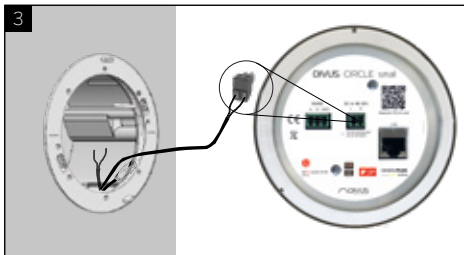

MAX. 2A

POWER SUPPLY DC IN 24/48 VDC:

- GND
+ 24/48VDC

ETHERNET:

LAN - RJ45
POE+ capable

OPTIONAL I/O MODULE

- A. Power supply (reversible)
- B. 4 digital inputs
- C. Rotary switch for modbus address
- D. RS-485 - FTP AWG20/24 cable (Connect the cable shield to GND pin)
- E. 2 Programmable outputs 12/24 VDC (max. 1.5 A total) on both ports
- F. 2 Relay outputs to connect light, FCU, roller shutter motors, any other controlled load

MOUNTING GUIDE

Place the metal gasket on the mounting box - make sure it's horizontal.

Fix the gasket to the mounting box with the provided screws (2 screws in total).

Connect 24/48 VDC DC IN power supply or POE+ to the corresponding socket.

OPTIONAL: connect RS-485 and/or relay to the corresponding socket.

MOUNTING GUIDE

Use the provided SLIM CABLE to connect to the LAN port.

Insert DIVUS CIRCLE small into the mounting box.

Fix DIVUS CIRCLE small to the mounting box at the pins (1 screw each).