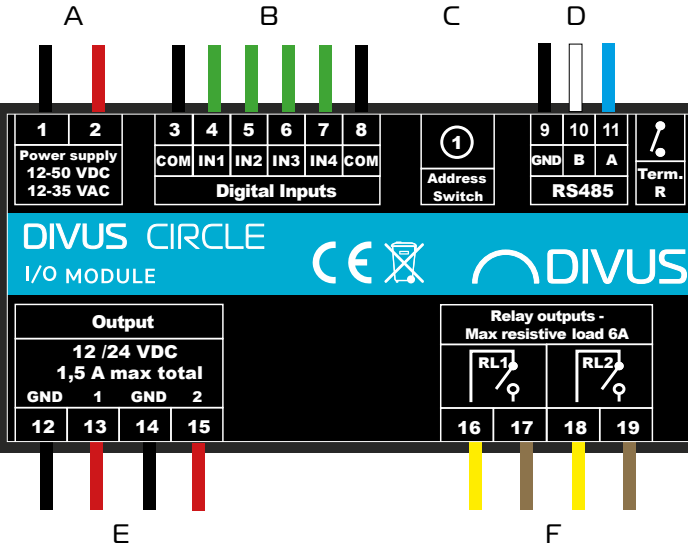

REAR CONNECTIONS

RS 485

Relay output

DC in

LAN

RS-485 - I/O MODULE:

A
B
GND

RELAY OUTPUT:

MAX. 2A

POWER SUPPLY DC IN 24/48 VDC:

- GND
+ 24/48VDC

ETHERNET:

LAN - RJ45
POE+ capable

OPTIONAL I/O MODULE

- A. Power supply (reversible)
- B. 4 digital inputs
- C. Rotary switch for modbus address
- D. RS-485 - FTP AWG20/24 cable (Connect the cable shield to GND pin)
- E. 2 Programmable outputs 12/24 VDC (max. 1.5 A total) on both ports
- F. 2 Relay outputs to connect light, FCU, roller shutter motors, any other controlled load

MOUNTING GUIDE

Place the metal gasket on the mounting box - make sure it's horizontal.

Fix the gasket to the mounting box with the provided screws (2 screws in total).

Connect 24/48 VDC DC IN power supply or POE+ to the corresponding socket.

OPTIONAL: connect RS-485 and/or relay to the corresponding socket.

MOUNTING GUIDE

Use the provided SLIM CABLE to connect to the LAN port.

Insert DIVUS CIRCLE small into the mounting box.

Fix DIVUS CIRCLE small to the mounting box at the pins (1 screw each).