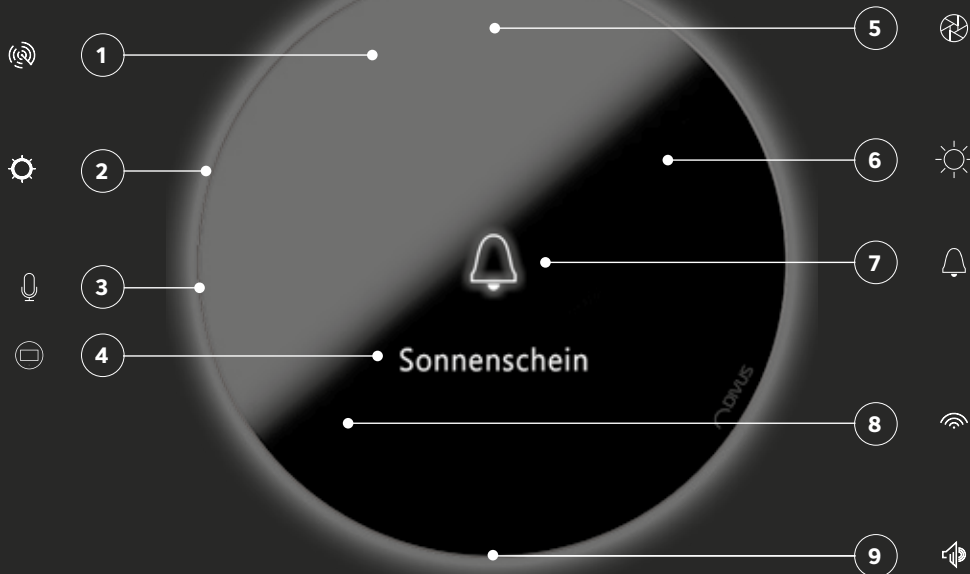

DIVUS CIRCLE small

Quick Start Guide
VER 2

Package contents:

- DIVUS CIRCLE small | small+
- Quick start guide
- Slim LAN cable
- Hex key

EN

DIVUS CIRCLE small

DATASHEET

PRODUCT

DIVUS CIRCLE small | small +

Main functions

Full-duplex digital video door station
With integrated proximity sensor, white LED wall light, day and night camera, call button, loudspeaker and microphone;
Protection IP53
Standard Protocol: DTMF-capable via SIPT INFO Method;
SIP compatible client and server
Camera: Resolution 1920 * 1080, 1-25 fps
Speaker: 5W (MAX)
Audio: Acoustic echo cancellation,
Optional function as RFID reader;
Optional 2.2" monochrome display with 4 touch buttons (only on CIRCLE small+)

Outside [mm]

Diameter 140 mm

FUNCTIONS

FRONT GLASS CONNECTION

1. Proximity sensor
2. White Ring LED
3. Microphone
4. Display with 4 touch buttons (only on CIRCLE small+)
5. Camera
6. Brightness sensor
7. Bell touch button with LED
8. RFID (optional)
9. Loudspeaker