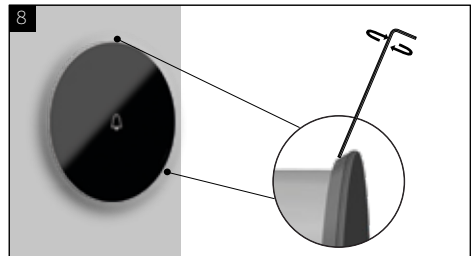

OPTIONAL: connect RS-485 and/or relay to the corresponding socket.

MOUNTING GUIDE

Use the provided SLIM CABLE to connect to the LAN port.

Insert DIVUS CIRCLE small into the mounting box.

Fix DIVUS CIRCLE small to the mounting box at the pins (1 screw each).