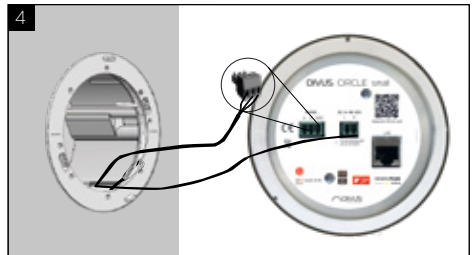

MAX. 2A

POWER SUPPLY DC IN 24/48 VDC:

- GND
+ 24/48VDC

ETHERNET:

LAN - RJ45
POE+ capable

OPTIONAL I/O MODULE

- A. Power supply (reversible)
- B. 4 digital inputs
- C. Rotary switch for modbus address
- D. RS-485 - FTP AWG20/24 cable (Connect the cable shield to GND pin)
- E. 2 Programmable outputs 12/24 VDC (max. 1.5 A total) on both ports
- F. 2 Relay outputs to connect light, FCU, roller shutter motors, any other controlled load

MOUNTING GUIDE

Place the metal gasket on the mounting box - make sure it's horizontal.

Fix the gasket to the mounting box with the provided screws (2 screws in total).

Connect 24/48 VDC DC IN power supply or POE+ to the corresponding socket.

OPTIONAL: connect RS-485 and/or relay to the corresponding socket.

MOUNTING GUIDE

Use the provided SLIM CABLE to connect to the LAN port.

Insert DIVUS CIRCLE small into the mounting box.

Fix DIVUS CIRCLE small to the mounting box at the pins (1 screw each).