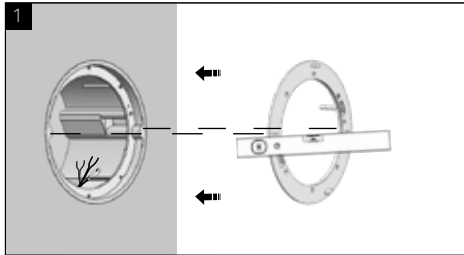

MAX. 2A

POWER SUPPLY DC IN 24/48 VDC:

- GND
+ 24/48VDC

ETHERNET:

LAN - RJ45
POE+ capable

OPTIONAL I/O MODULE

- A. Power supply (reversible)
- B. 4 digital inputs
- C. Rotary switch for modbus address
- D. RS-485 - FTP AWG20/24 cable (Connect the cable shield to GND pin)
- E. 2 Programmable outputs 12/24 VDC (max. 1.5 A total) on both ports
- F. 2 Relay outputs to connect light, FCU, roller shutter motors, any other controlled load

MOUNTING GUIDE

Place the metal gasket on the mounting box - make sure it's horizontal.

Fix the gasket to the mounting box with the provided screws (2 screws in total).

Connect 24/48 VDC DC IN power supply or POE+ to the corresponding socket.

OPTIONAL: connect RS-485 and/or relay to the corresponding socket.

MOUNTING GUIDE

Use the provided SLIM CABLE to connect to the LAN port.

Insert DIVUS CIRCLE small into the mounting box.

Fix DIVUS CIRCLE small to the mounting box at the pins (1 screw each).