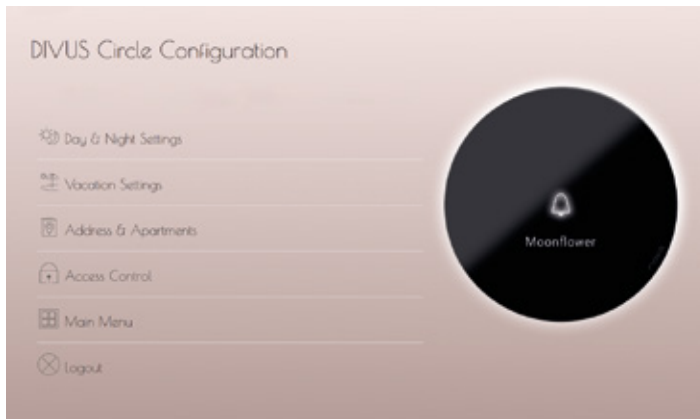

FEATURE CONFIGURATION

Follow the configuration instructions for your DIVUS CIRCLE interface.

Further information can be found in the user manual of DIVUS CIRCLE available under following URL:

www.divus.eu/media/circle/Manual_CIRCLE_v2.pdf