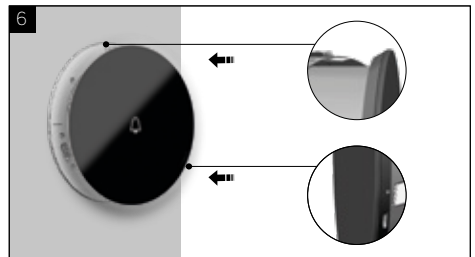

MOUNTING GUIDE

Place the metal gasket on the mounting box - make sure it's horizontal.

Fix the gasket to the mounting box with the provided screws (2 screws in total).

Connect 24/48 VDC DC IN power supply or POE+ to the corresponding socket.

OPTIONAL: connect RS-485 and/or relay to the corresponding socket.

MOUNTING GUIDE

Use the provided SLIM CABLE to connect to the LAN port.

Insert DIVUS CIRCLE small into the mounting box.

Fix DIVUS CIRCLE small to the mounting box at the pins (1 screw each).