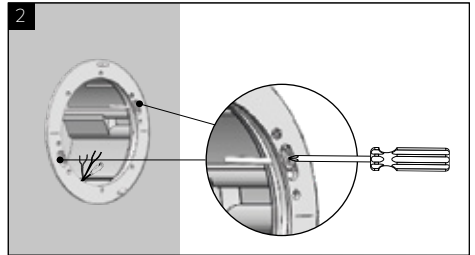

MOUNTING GUIDE

Place the metal gasket on the mounting box - make sure it's horizontal.

Fix the gasket to the mounting box with the provided screws (2 screws in total).

Connect 24/48 VDC DC IN power supply or POE+ to the corresponding socket.

OPTIONAL: connect RS-485 and/or relay to the corresponding socket.

MOUNTING GUIDE

Use the provided SLIM CABLE to connect to the LAN port.

Insert DIVUS CIRCLE small into the mounting box.

Fix DIVUS CIRCLE small to the mounting box at the pins (1 screw each).