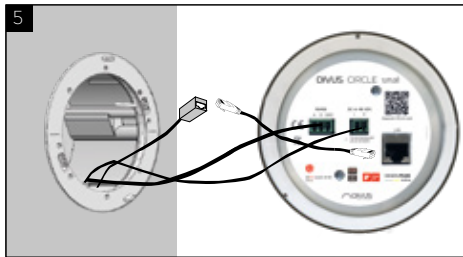

MOUNTING GUIDE

Place the metal gasket on the mounting box - make sure it's horizontal.

Fix the gasket to the mounting box with the provided screws (2 screws in total).

Connect 24/48 VDC DC IN power supply or POE+ to the corresponding socket.

OPTIONAL: connect RS-485 and/or relay to the corresponding socket.

MOUNTING GUIDE

Use the provided SLIM CABLE to connect to the LAN port.

Insert DIVUS CIRCLE small into the mounting box.

Fix DIVUS CIRCLE small to the mounting box at the pins (1 screw each).