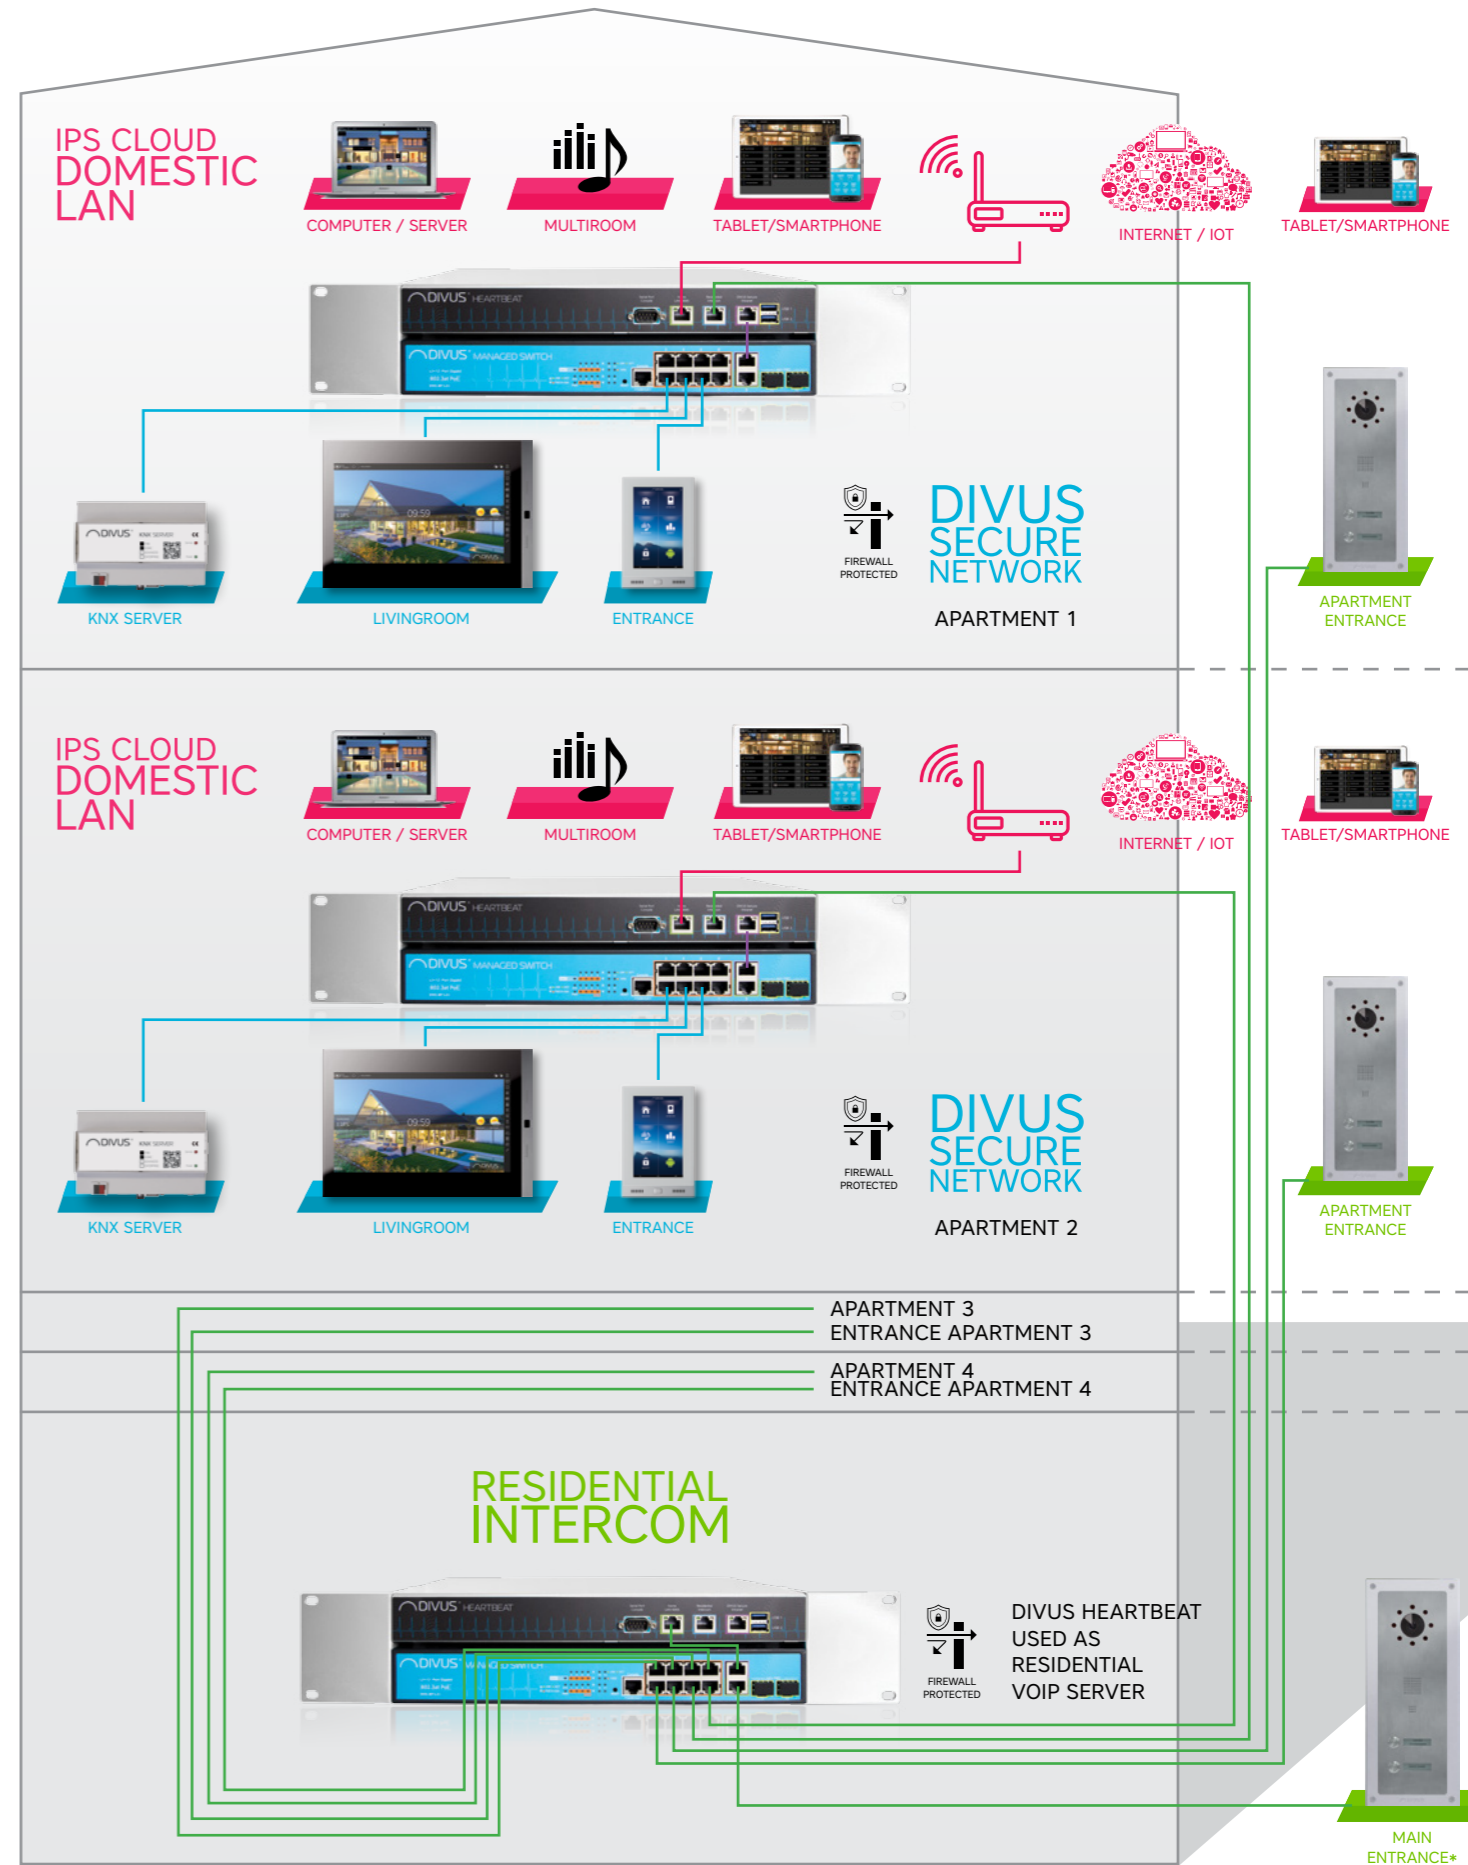

SIMPLE RESIDENTIAL 2-4 APARTMENTS

DIVUS HEARTBEAT controls your entire network. To have a secure and stable network all devices of your building automation system should be connected to the DIVUS HEARTBEAT.

* In this use case OPENDOOR on main entrance can only be power supplied by 24V DC